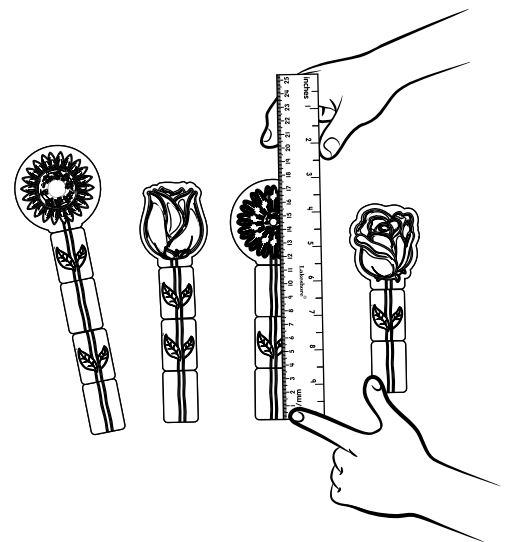

Growing Garden

Measurement Game

1 Use all the cards to build four flowers with stems.

2 Use the ruler to measure each flower in inches.

3 Write each flower's height in inches on the card.

flower	inches	cm
	7	
		
		
		

4 Try measuring in centimeters.

flower

inches

cm