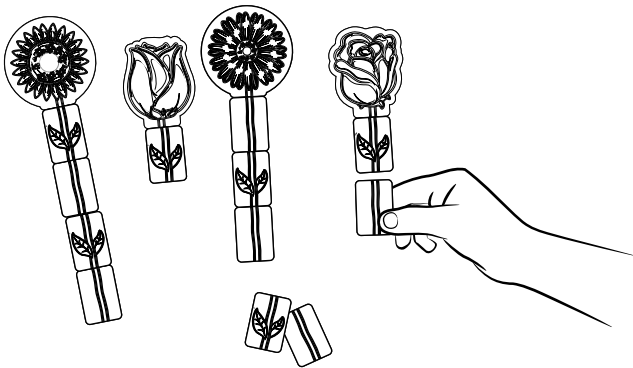

Growing Garden

Measurement Game

1 Use all the cards to build four flowers with stems.

2 Use the ruler to measure each flower in inches.

3 Write each flower's height in inches on the card.

flower	inches	cm
	7	
		
		
		

4 Try measuring in centimeters.

flower

inches

cm