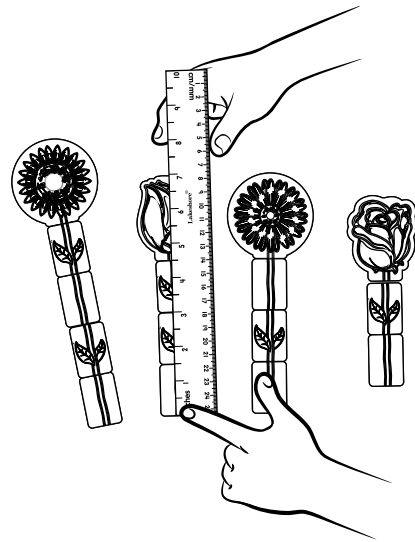

Growing Garden

Measurement Game

1 Use all the cards to build four flowers with stems.

2 Use the ruler to measure each flower in inches.

3 Write each flower's height in inches on the card.

flower	inches	cm
	7	
		
		
		

4 Try measuring in centimeters.

flower

inches

cm