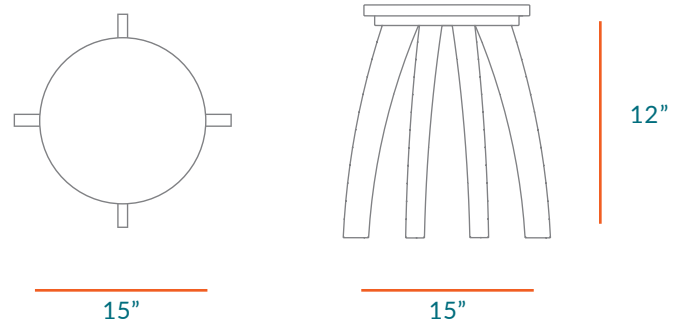

UNITY STOOL

Description

The classroom stool you've been waiting for; compact and cleverly designed for easy, rock solid assembly. These very sturdy and durable **Natural Pod Stools** can be used for any seating occasion. Allows for individual seating options while still encouraging involvement in collaborative learning. Designed to beautifully compliment our Natural Pod Tables.

Product features

- Edges all smoothed and finished
- Glides to base
- Stools do not stack

Materials

- Europly FSC Certified hardwood plywood (FSC R 012337)

natural pod™

TECHNICAL DRAWING

UNITY STOOL

LENGTH 15"

DEPTH 15"

HEIGHT 12"

Dimensions indicated are approximate. Please contact us if you require clarification.